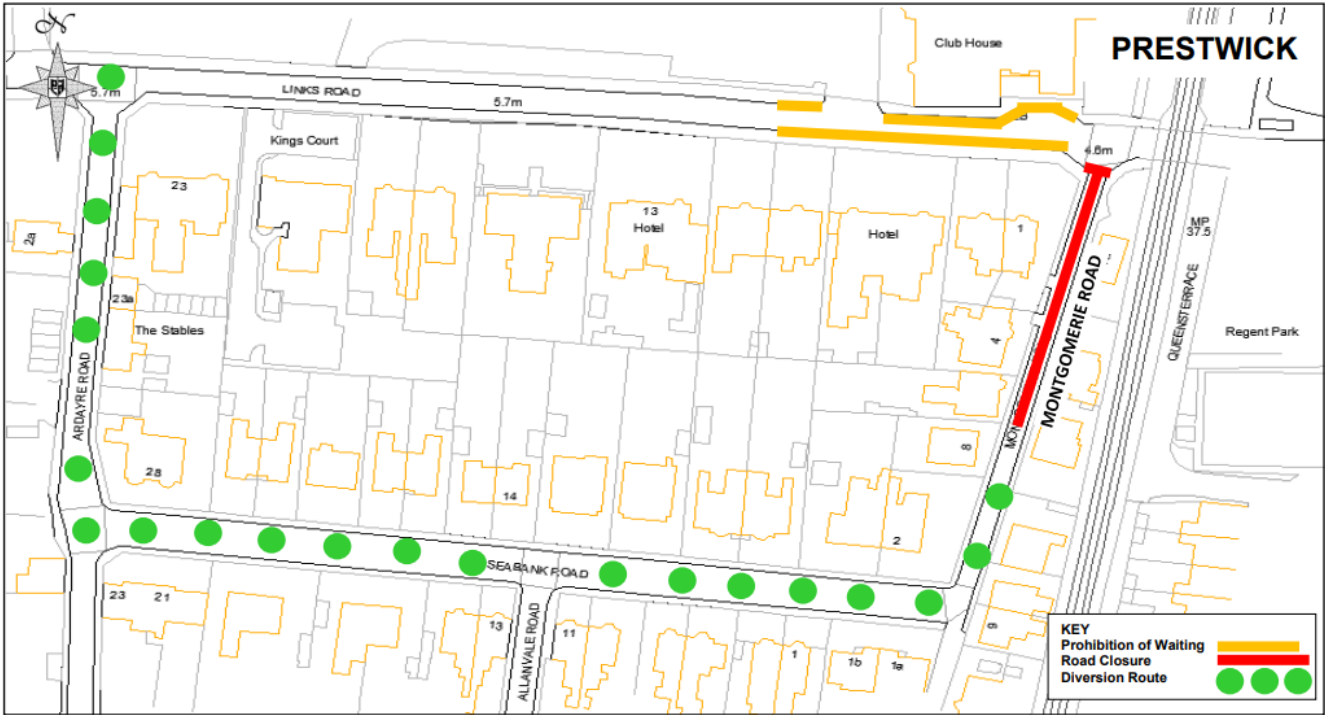

**Name of roads** – Montgomerie Road & Links Road

**Nature and period of restriction** –

**Road Closure – Montgomerie Road** - Closed from the junction of Links Road, southwards to the boundary between Nos.6/8; **Prohibition of Waiting – Links Road** – Both sides: From the junction of Montgomerie Road, westwards to the boundary between Nos.9/11 Links Road.

This Notice is in force from 00:01 hours on Monday 11<sup>th</sup> October with completion expected before 23:59 hours on Friday 15<sup>th</sup> October 2021.

**Reason for restriction** - To allow contractors working on behalf of BT Openreach to remove blockages from ducting.

**Alternative Route**

An alternative route for will be signed for the closure of **Montgomerie Road** via Links Road, Ardayre Road and Seabank Road.

Signed -  Date 30<sup>th</sup> September 2021  
.....  
Head of Roads – Ayrshire Roads Alliance