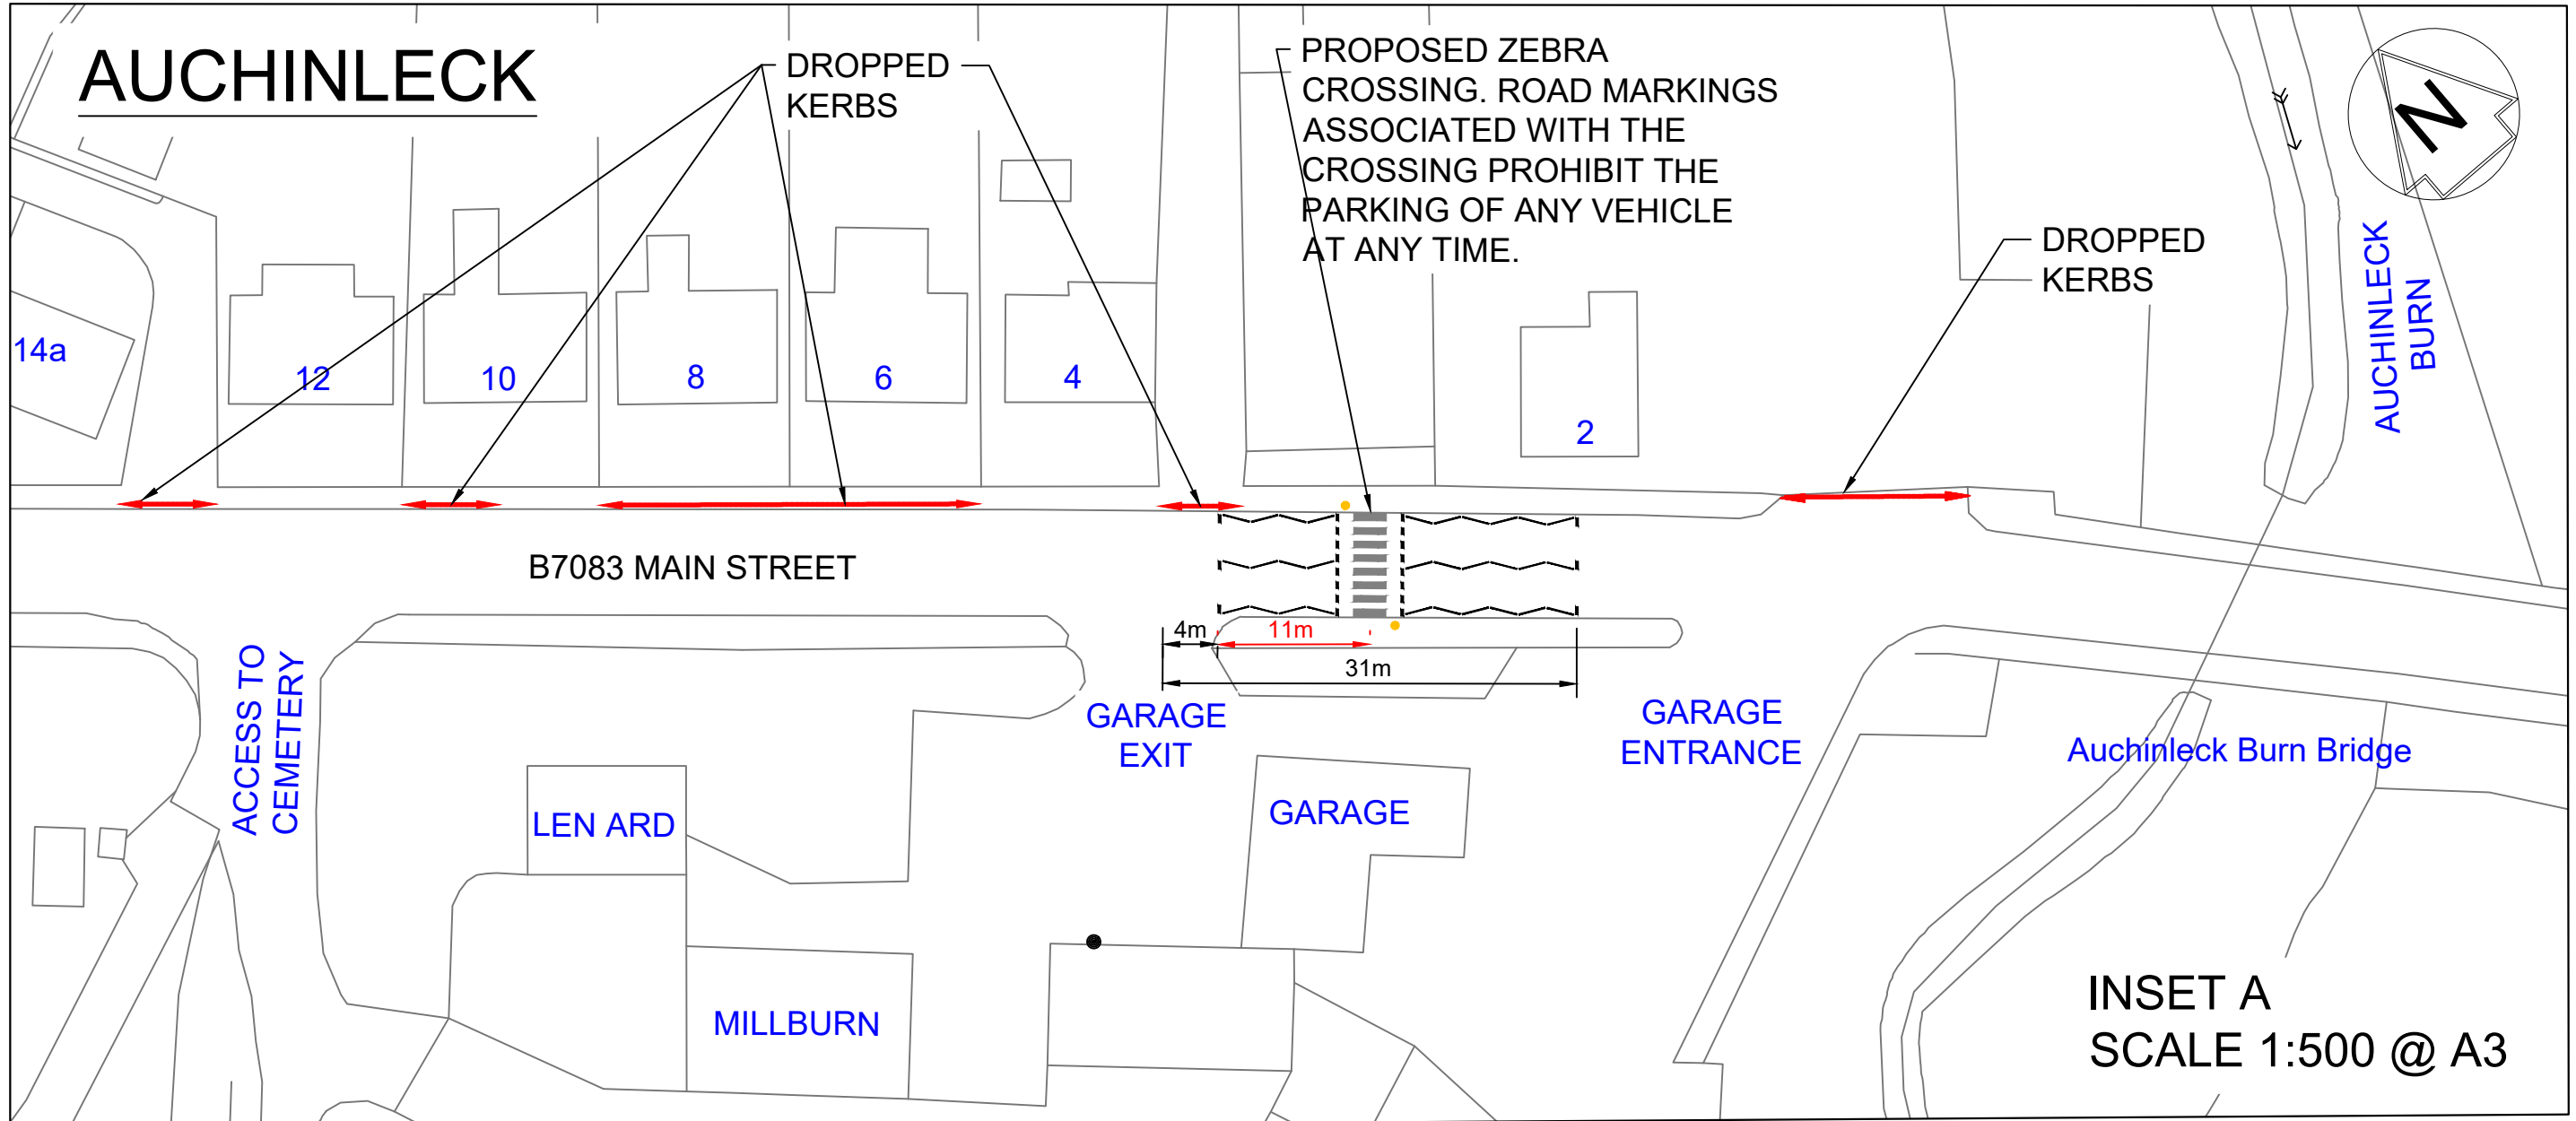

AUCHINLECK

INSET A
SCALE 1:500 @ A3

SCALE 1:2000 @ A3

Prepared by	ATKINS	Drg. Status
Traced by	Autocad	Prelim
Checked by	MS	Tender
Date	Jul 2020	Contract