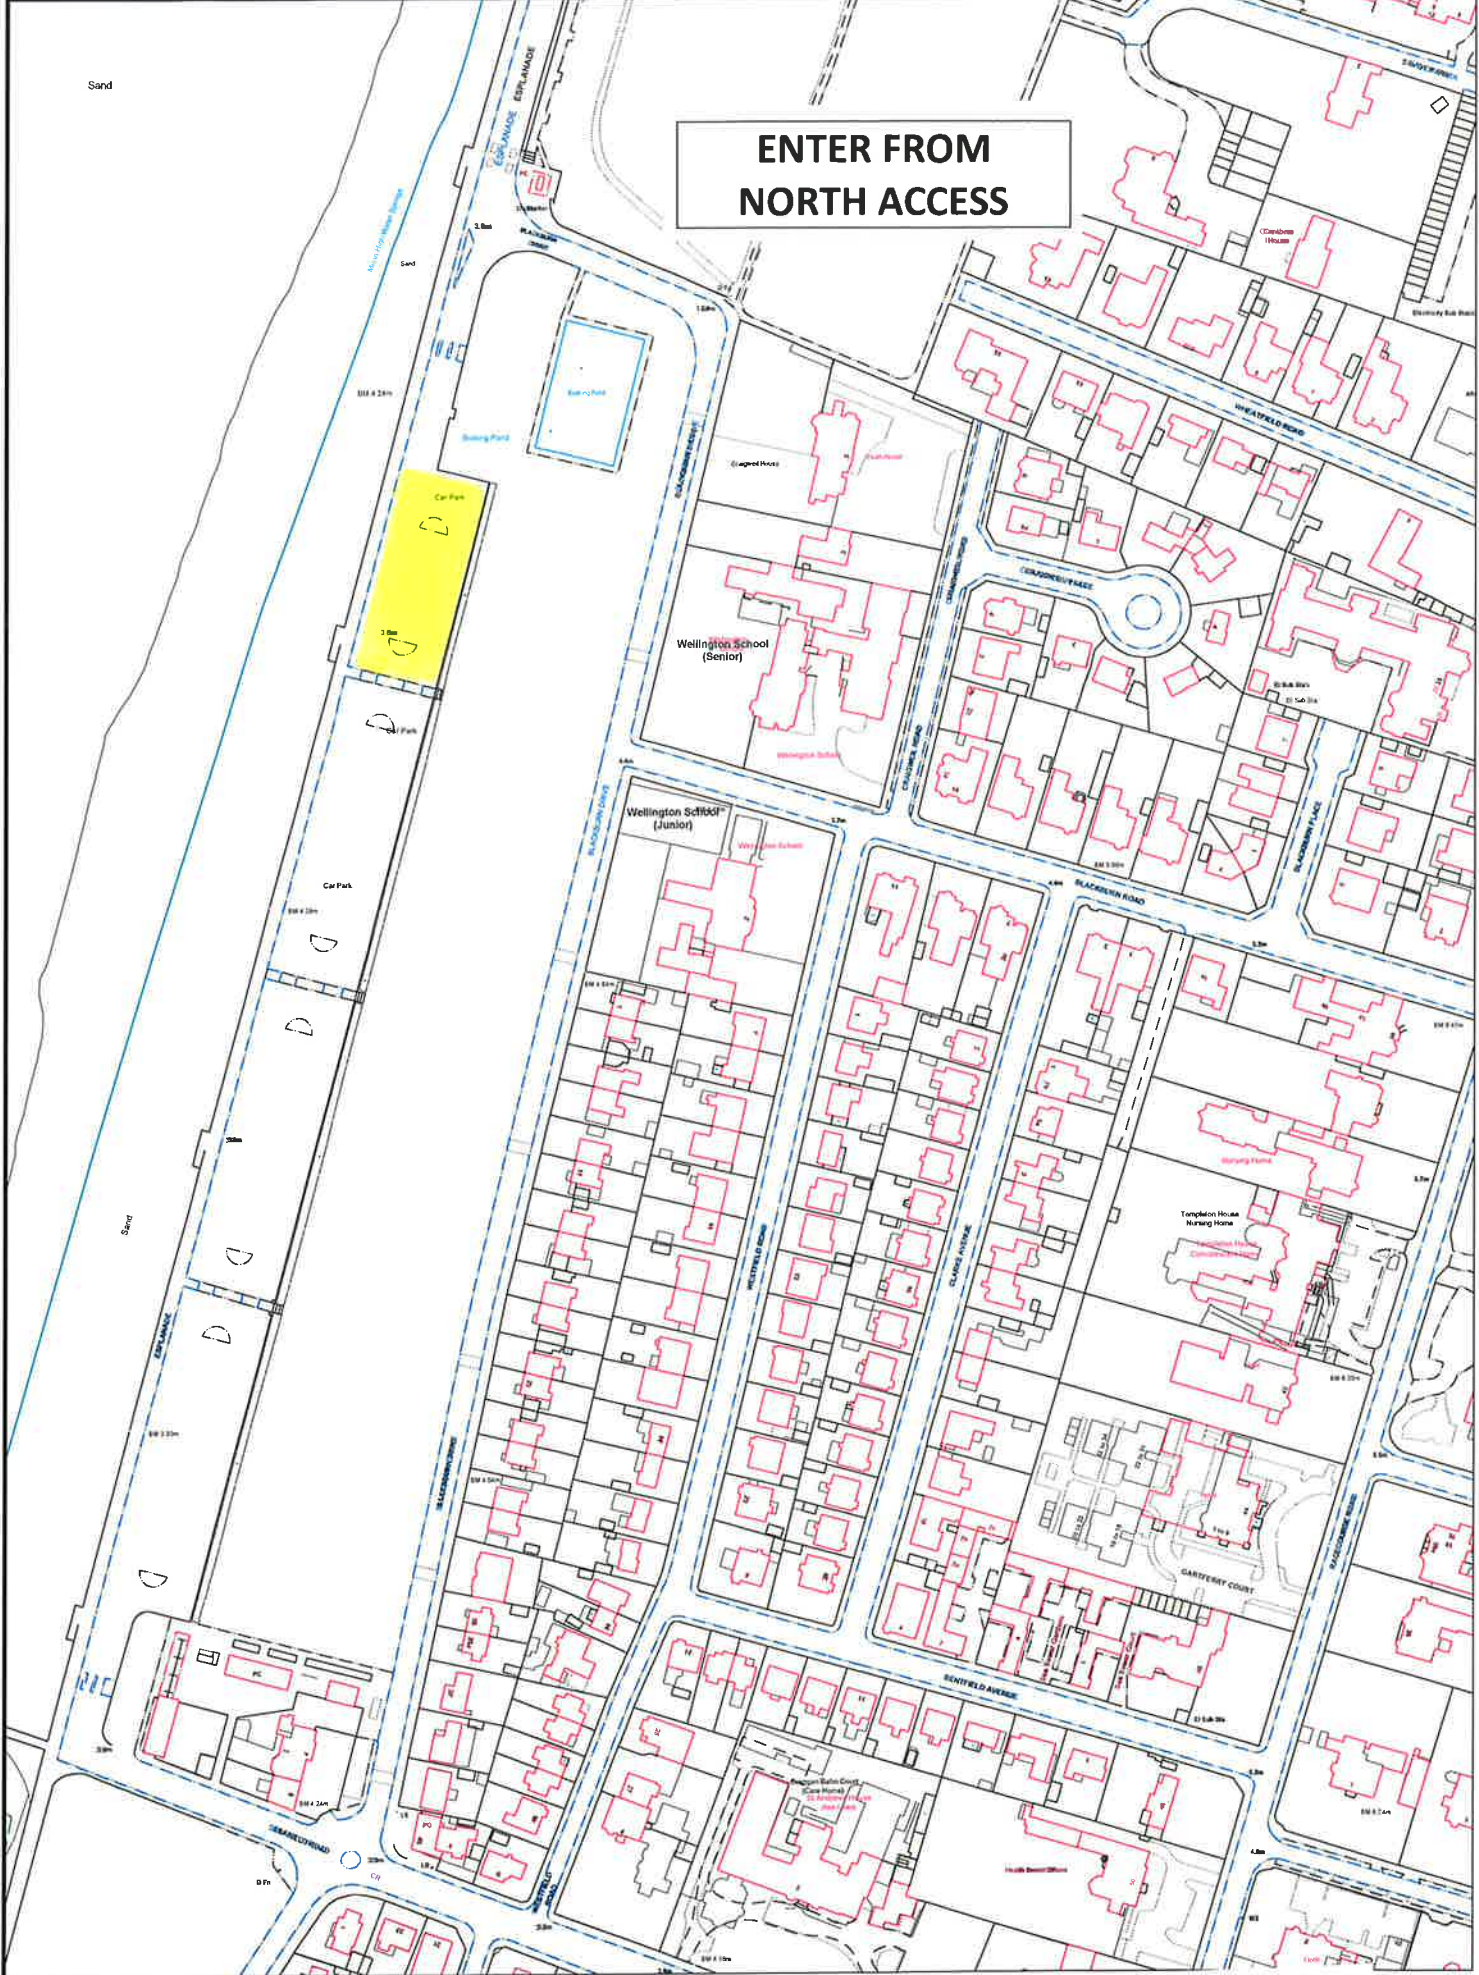

Sand

**ENTER FROM
NORTH ACCESS**

Plan3

Esplanade Car Park, Ayr

Reproduced from the Ordnance Survey Mapping with the permission of the Controller of Her Majesty's Stationary Office,
 © Crown Copyright
 Unauthorised reproduction infringes Crown Copyright and may lead to prosecution or civil proceedings.
 East Ayrshire Council SLA Licence Number: 100023409

NS3320NW

1:2500

23305, 62090

14/04/2022